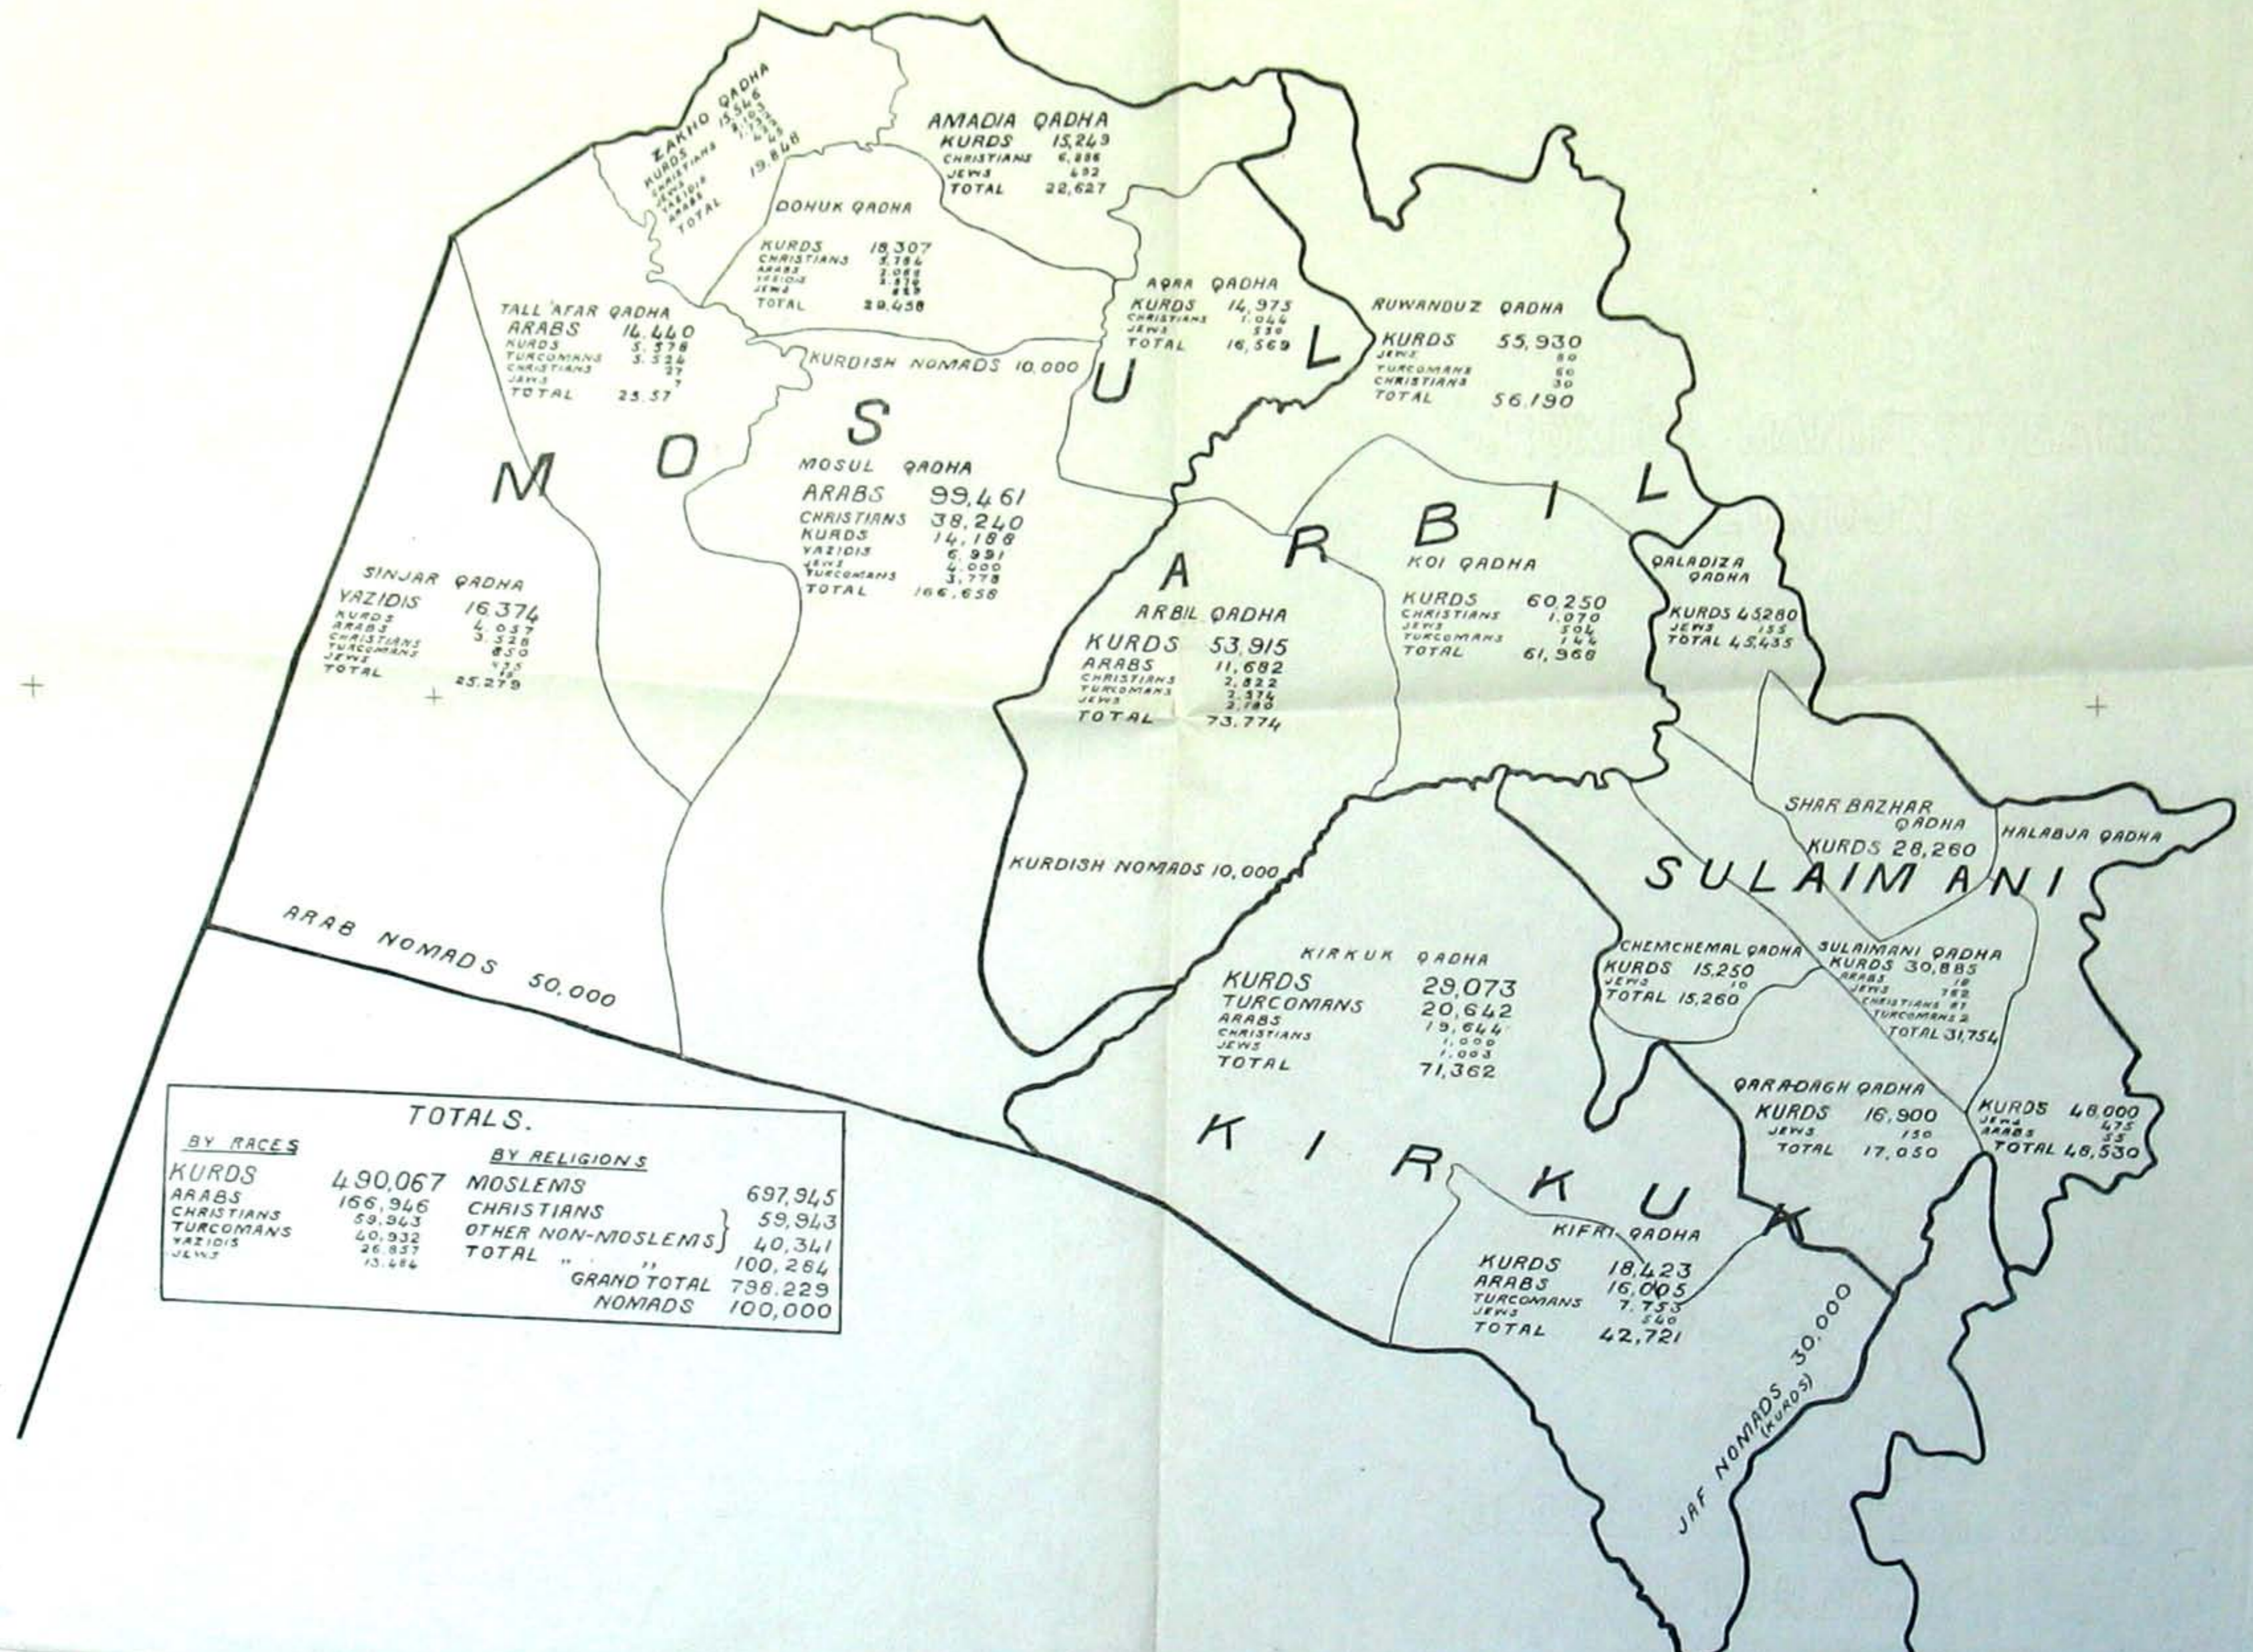

MAP TO SHOW THE BOUNDARIES OF THE LIWAS AND QADHAS OF THE MOSUL VILAYAT, TOGETHER WITH THE COMPOSITION OF THE ESTIMATED POPULATION OF EACH QADHA

Secretariat

REFERENCE

RED LINE EXTERNAL BOUNDARIES  
THICK GREEN LINE LIWA BOUNDARIES  
THIN GREEN LINE QADHA BOUNDARIES

BY RACES		BY RELIGIONS	
KURDS	490,067	MOSLEMS	697,945
ARABS	166,946	CHRISTIANS	59,943
CHRISTIANS	59,943	OTHER NON-MOSLEMS	40,341
TURCOMANS	40,932	TOTAL "	100,264
YAZIDIS	26,837	GRAND TOTAL	798,229
JEWS	13,484	NOMADS	100,000